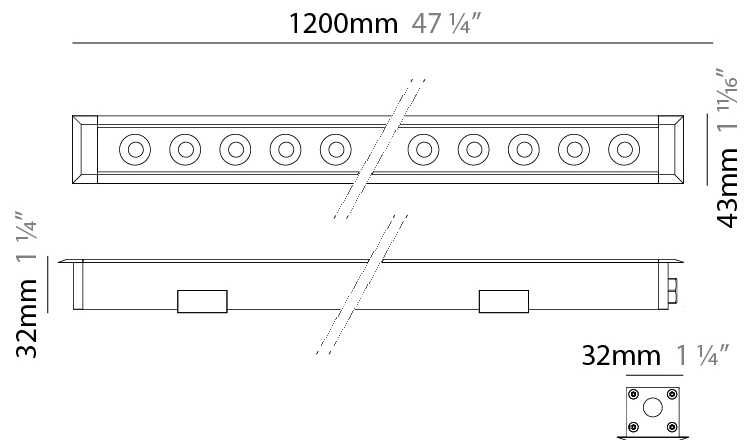

PROJECT	_____
TYPE	_____
SPECIFIER	_____
QUANTITY	_____
DATE	_____

MINI CORNICHE RECESSED

E91639-

base number   Finish Options   Lens Options

1. To build a product code in our configurator select the specify button on the base model # product page
2. To build a manual product code on this datasheet choose from the options listed below in blue font and add the suffix to the base model #

GENERAL

Series: Mini Corniche
Brand: Platek
Division: Exterior
Mounting Type: Recessed
Mounting Location: In-Ground
Subcategory: Walk Over

PHYSICAL

Shape: Rectangle
Length (mm): 1220
Length (in): 48 1/2
Width (mm): 43
Width (in): 1 5/8
Height (mm): 32
Height (in): 1 1/4
Light Distribution: Uplight
Screws: A4 stainless steel
Diffuser: Clear tempered glass
Gasket: Gore-Tex valve to prevent condensation
Fixture Finish: [BLK / WHI / GRY / COR / ANT / BRZ](#)
Fixture Material: Extruded Aluminum

ELECTRICAL

Lamp Type: LED
Total Output Wattage (W): 46
Dimming: Bluetooth technology or DMX
Control Gear: DMX
Driver Included: No
Driver Location: Remote
Driver Type: Constant Current - Universal
Driver Class: Class 2
Input Voltage (V): 120 - 277
Constant Current (MA): 500

LED

Number of LEDs: 32
Color Temperature (°K): RGBW
CRI: >80 CRI
Lamp Life (hrs): 60000
Special LEDs offerings: RGBW

OPTICAL

Optic°: [26 / 47 / ELL](#)

RATINGS AND CERTIFICATIONS

Certified By: Certified for North American Standards
IP rating: IP67
IK Rating: IK07
Bug Rating: B1 U0 G0