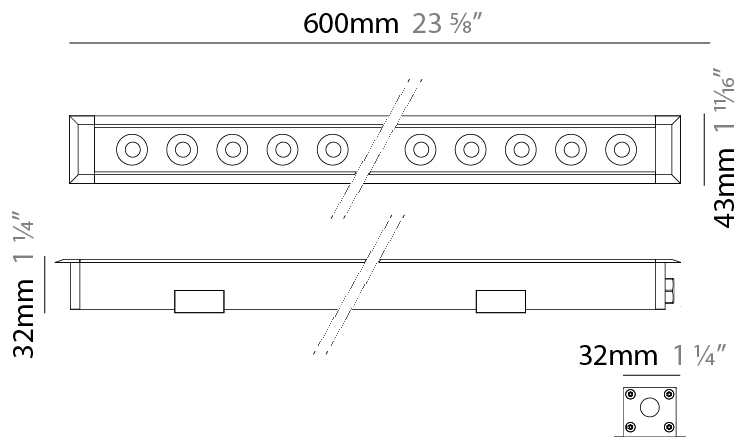

PROJECT	_____
TYPE	_____
SPECIFIER	_____
QUANTITY	_____
DATE	_____

MINI CORNICHE RECESSED

E91638- _____ - _____
base number   Finish Options   Lens Options

1. To build a product code in our configurator select the specify button on the base model # product page
2. To build a manual product code on this datasheet choose from the options listed below in blue font and add the suffix to the base model #

GENERAL

Series: Mini Corniche
Brand: Platek
Division: Exterior
Mounting Type: Recessed
Mounting Location: In-Ground
Subcategory: Walk Over

PHYSICAL

Shape: Rectangle
Length (mm): 620
Length (in): 24 7/16
Width (mm): 43
Width (in): 1 11/16
Depth (mm): 32
Depth (in): 1 1/4
Light Distribution: Uplight
Diffuser: Tempered Glass - 5mm / 3/16" thick
Gasket: Gore-Tex valve to prevent condensation
Fixture Finish: BLK / WHI / GRY / COR / ANT / BRZ
Fixture Material: Extruded Aluminum

ELECTRICAL

Lamp Type: LED
Total Output Wattage (W): 23
Dimming: Bluetooth technology or DMX
Control Gear: DMX
Driver Included: No
Driver Location: Remote
Driver Type: Constant Current - Universal
Driver Class: Class 2
Input Voltage (V): 120 - 277
Constant Current (MA): 500

LED

Number of LEDs: 16
Color Temperature (°K): RGBW
CRI: >80 CRI
Lamp Life (hrs): 60000
Special LEDs offerings: RGBW

OPTICAL

Optic°: 28 / 47 / ELL

RATINGS AND CERTIFICATIONS

Certified By: Certified for North American Standards
IP rating: IP67
IK Rating: IK07
Bug Rating: B1 U0 G0